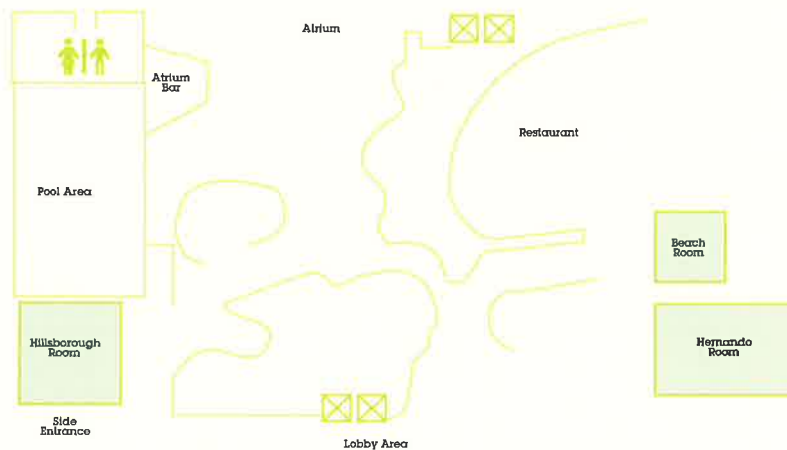

SHERATON SUITES TAMPA AIRPORT WESTSHORE
 4400 West Cypress Street
 Tampa, Florida 33607
 t—813 873 8675
 f—813 879 7196
sheraton.com/tampaairport
sheratonsuitestampa.com

ROOM DIMENSIONS AND SEATING CAPACITY

Room Name	Square Feet	Dimensions	Height	Banquet	Theater	Reception	Classroom	U-Shape	Square	Conference
Grand Ballroom	6,000	120' x 50'	12'	360	400	500	240	-	-	-
Manatee Room	1,500	30' x 50'	12'	90	120	150	72	30	40	36
Orange Room	1,500	30' x 50'	12'	90	120	150	72	30	40	36
Pasco Room	1,500	30' x 50'	12'	90	96	150	60	30	40	30
Sarasota Room	1,500	30' x 50'	12'	90	96	150	60	30	40	30
Hillsborough Room	900	30' x 30'	12'	60	70	75	48	28	30	30
Beach Room	660	22' x 30'	12'	30	40	40	15	12	15	15
Citrus Boardroom	600	14' x 23'	12'	-	-	-	-	-	-	16
Pinellas Boardroom	600	14' x 23'	12'	-	-	-	-	-	-	16
Hernando Room	1260	30' x 42'	12'	80	100	150	60	35	45	40